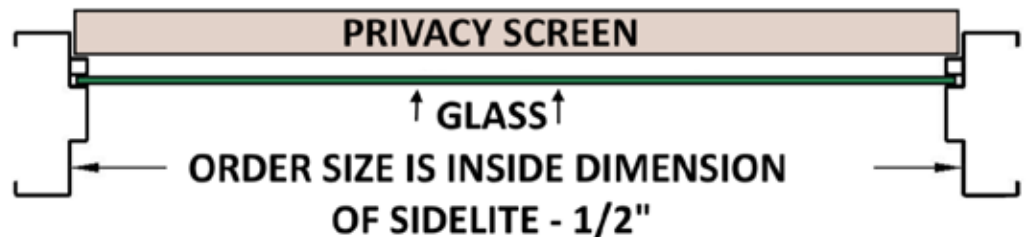

1-800-554-6077
SALES@ACTIVARCPG.COM

Air Louver's Privacy Screen Completely Blocks all Light and Vision

Construction:	Aluminum 1-1/4" x 1/4" frame on 4 sides with radius corners, mitered and welded. 7/8" deep slots on top and bottom do not allow any light to penetrate—even on the edges. See product data sheet for full details.
Roller:	A spring-operated roller in an aluminum housing allows for controlled opening and closing of the unit. Push-button retraction quickly and easily retracts the shade. Tested to 10,000 cycles.
Shade:	A durable 100% opaque black, light blocking fabric material, attached to a rigid pull-down bar mounted into the side channels. The shade latches into place when pulled down and retracts when the rocker switch is pushed.
Powder Coat Finishes for Frame:	Standard color is Mineral Bronze or can be ordered in any of our 12 colors options. See website to view selection. We do not recommend field painting of this product.
Sizes:	Minimum 7" wide x 10" high, Maximum 22" wide x 88" high. Order in any size in 1/8" increments.
Installation	Attach to 5/8" glazing stop or face of hollow metal frame using fasteners provided.

SEE OUR WEBSITE FOR THE MOST CURRENT INFORMATION - WWW.ACTIVARCPG.COM/AIR-LOUVERS/PRODUCT/PRIVACY-SCREEN-VISION-LITES-PSL

Mounting Option # 1:

Measure inside dimension and size to be installed on glazing stops on room side. Deduct 1/2" on H & W to assure fit.