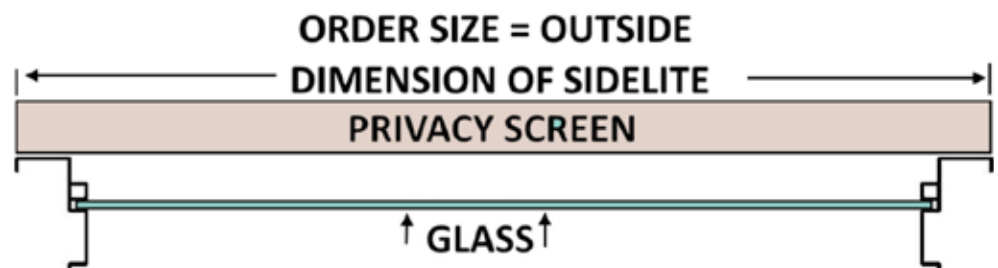

1-800-554-6077
SALES@ACTIVARCPG.COM

Air Louver's Privacy Screen Completely Blocks all Light and Vision

Construction:	Aluminum 1-1/4" x 1/4" frame on 4 sides with radius corners, mitered and welded. 7/8" deep slots on top and bottom do not allow any light to penetrate—even on the edges. See product data sheet for full details.
Roller:	A spring-operated roller in an aluminum housing allows for controlled opening and closing of the unit. Push-button retraction quickly and easily retracts the shade. Tested to 10,000 cycles.
Shade:	A durable 100% opaque black, light blocking fabric material, attached to a rigid pull-down bar mounted into the side channels. The shade latches into place when pulled down and retracts when the rocker switch is pushed.
Powder Coat Finishes for Frame:	Standard color is Mineral Bronze or can be ordered in any of our 12 colors options. See website to view selection. We do not recommend field painting of this product.
Sizes:	Minimum 7" wide x 10" high, Maximum 22" wide x 88" high. Order in any size in 1/8" increments.
Installation	Attach to 5/8" glazing stop or face of hollow metal frame using fasteners provided.

SEE OUR WEBSITE FOR THE MOST CURRENT INFORMATION - WWW.ACTIVARCPG.COM/AIR-LOUVERS/PRODUCT/PRIVACY-SCREEN-VISION-LITES-PSL

Mounting Option # 1:

Measure inside dimension and size to be installed on glazing stops on room side. Deduct 1/2" on H & W to assure fit.

Mounting Option #2:

Measure outside dimension of sidelite and size to cover the sidelite frame on the room side.

1-800-554-6077
SALES@ACTIVARCPG.COM

AIR LOUVERS

ACTIVAR INC.
CONSTRUCTION PRODUCTS GROUP